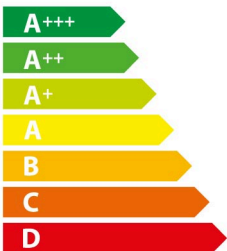

ENERG

енергия · ενεργεια

BOSCH

DWF67KM60

A

39
kWh/annum

Water consumption icon showing three leaves in a circle. Below it is the scale **A**BCDEFG.

Lighting icon showing a light bulb. Below it is the scale **A**BCDEFG.

Water leakage icon showing a pipe with water dripping. Below it is the scale **A**BCDEFG.

Sound power level icon showing a speaker. Below it is the value **58**dB.