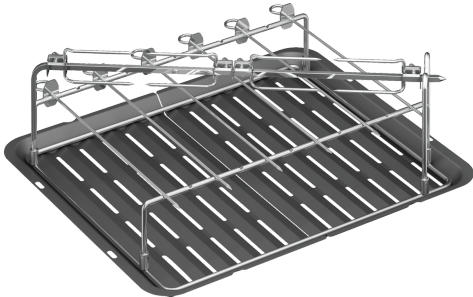

**Barbecue set, Stainless steel
HEZ635000**

Dimensions of the packed product (HxWxD): 60 x 410 x 470 mm
Pallet dimensions: 100.0 x 80.0 x 120.0
Quantity per packing unit: 1
Standard number of units per pallet: 35
Net weight: 2.3 kg
Gross weight: 2.7 kg