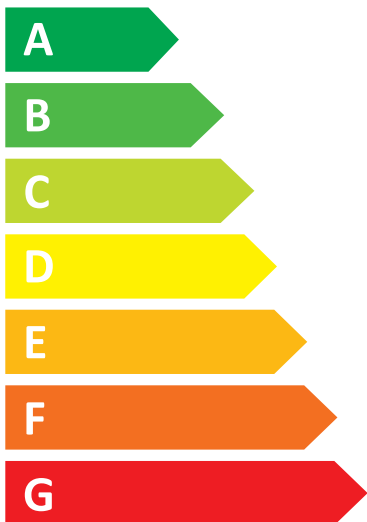

ENERG

Bosch

WAN24170BY

46 kWh /

8.0 kg

3:33

47 L

ABCDEFG